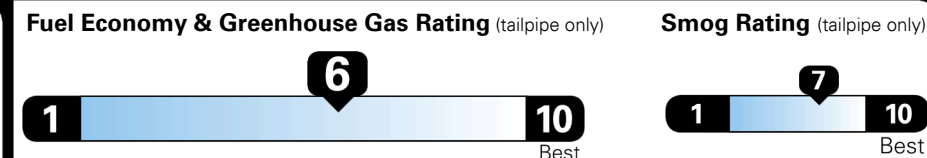

EPA DOT Fuel Economy and Environment

Gasoline Vehicle

Fuel Economy

28 MPG
combined city/hwy

25 MPG
city

33 MPG
highway

3.6 gallons per 100 miles

Large Cars range from 14 to 103 MPG. The best vehicle rates 136 MPGe.

You save $250
in fuel costs over 5 years compared to the average new vehicle.

Annual fuel cost $1,350